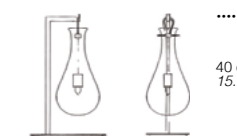

veronese
PARIS

DROP
by PATRICK E. NAGGAR

DROP - Spécifications Techniques / Technical Specifications

Matériaux / Materials

Verre de Murano, laiton
Murano glass, brass

Monture / Frame

Bronze / Bronze
Chrome / Chrome
Cuivre / Copper
Laiton brossé / Brushed brass
Nickel brossé / Brushed nickel

Modèles / Models

25 cm
9.8"

14
5.5"

40 cm
15.7"

TL.DROP.01
1 x G9
40W